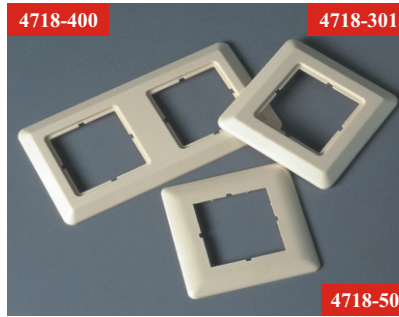

## Installation brackets

Help you speed up installation work, save money and eliminate cable access problems.

4718-1021

32 mm wall box with TS frame 80 x 80mm

4718-400

4718-301

4718-50

Top left: Double TS frame. Right: Single TS frame. Bottom: EURO frame