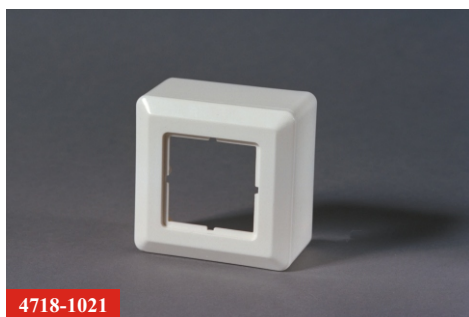

## Wall mount boxes:

Two different wall boxes are available. Both have the TS frame, but one is 32 mm deep, the other is 40 mm deep. The 32 mm box is 80x80 mm, while the 40 mm box is 84x84 mm. All outlets fit into both boxes.

## Frames:

Several types of outlet frames are available, among them the TS frame with single and double design, or a single EURO normed frame.

## Installation brackets

Help you speed up installation work, save money and eliminate cable access problems.

4718-1021

32 mm wall box with TS frame 80 x 80mm

4718-400

4718-301

4718-50

Top left: Double TS frame. Right: Single TS frame. Bottom: EURO frame